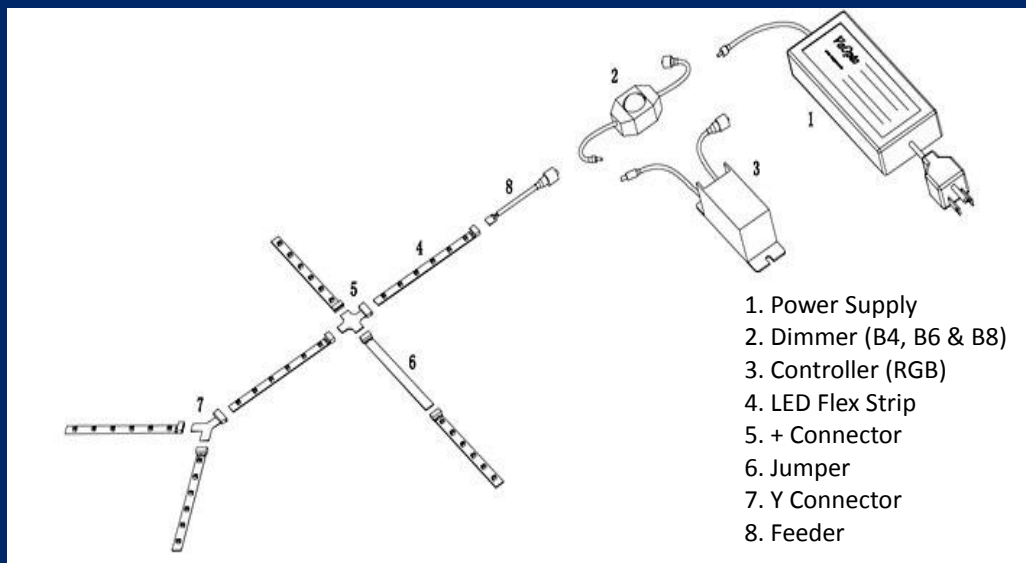

INDOOR ACCESSORIES