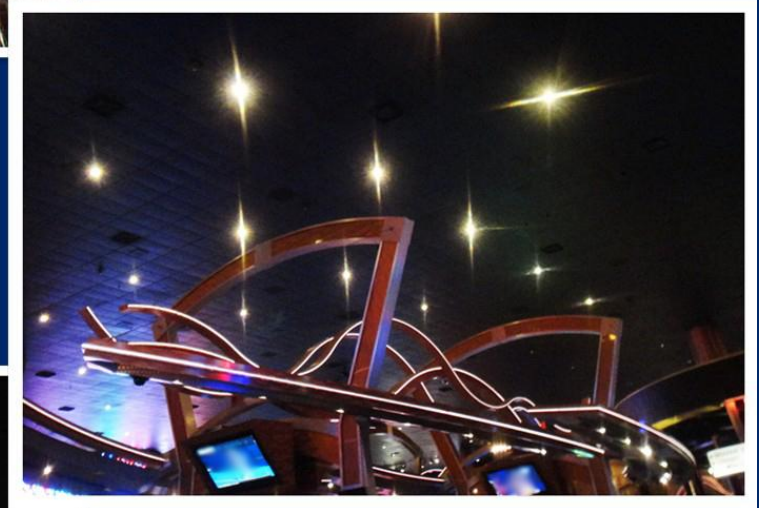

LED Tape Light

Product Guide

american
lighting
association

E321933
E324838
E355338

US/Canada Patented
cULus Listed for the whole system
3-Step MacAdam Bin for white LED

INDOOR

STANDARD OUTPUT 24 VDC Reels (1.3 w/ft, 1 ft/unit, 30 ft/reel)