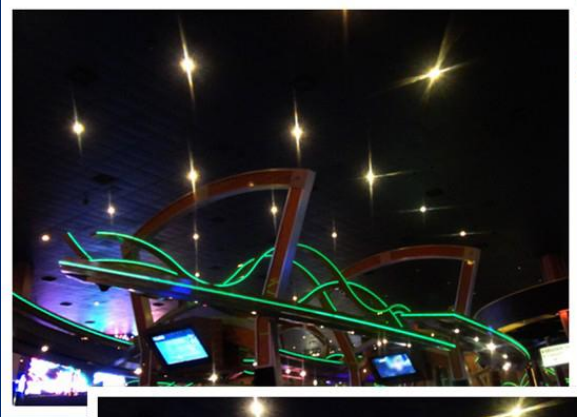

LED Tape Light

Product Guide

american
lighting
association

E321933
E324838
E355338

US/Canada Patented
cULus Listed for the whole system
3-Step MacAdam Bin for white LED

INDOOR

STANDARD OUTPUT 24 VDC Reels (1.3 w/ft, 1 ft/unit, 30 ft/reel)