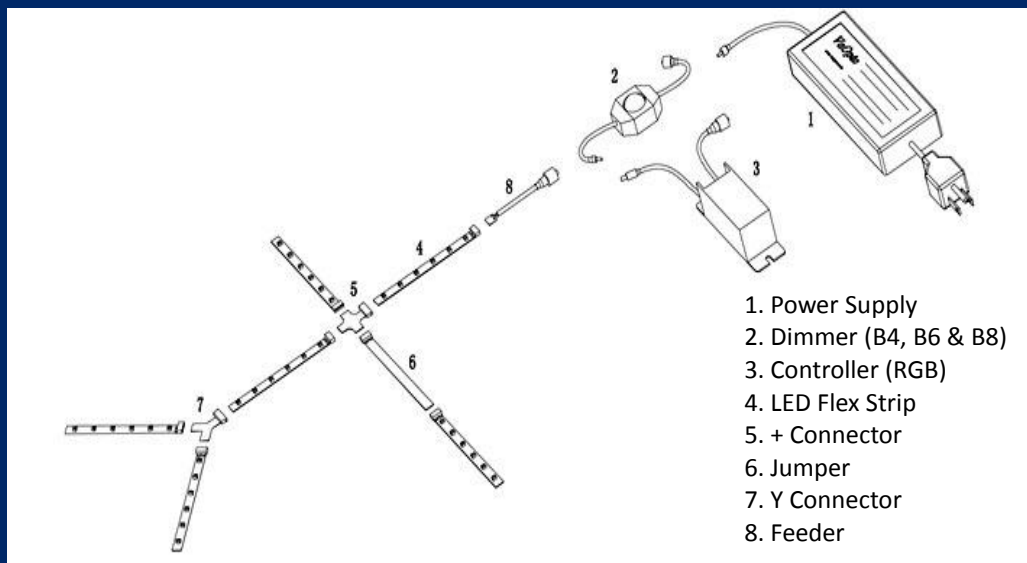

INDOOR ACCESSORIES