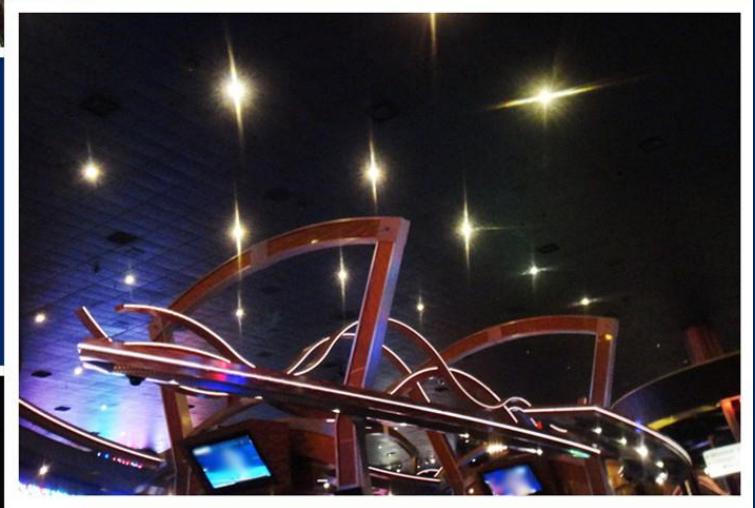

LED Tape Light

Product Guide

E321933
E324838
E355338

US/Canada Patented
cULus Listed for the whole system
3-Step MacAdam Bin for white LED

INDOOR

STANDARD OUTPUT 24 VDC Reels (1.4 w/ft, 1 ft/unit, 30 ft/reel)