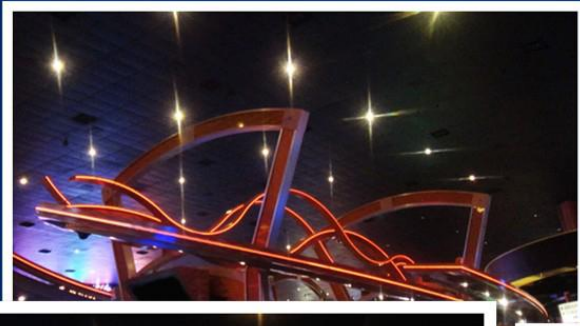

LED Tape Light

Product Guide

E321933
E324838
E355338

US/Canada Patented
cULus Listed for the whole system
3-Step MacAdam Bin for white LED

INDOOR

STANDARD OUTPUT 24 VDC Reels (1.4 w/ft, 1 ft/unit, 30 ft/reel)