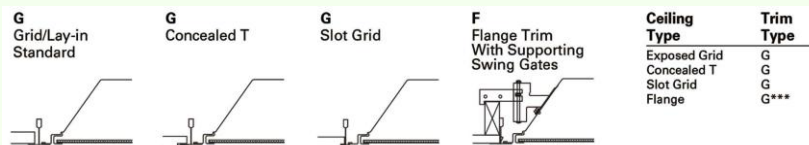

Installation

For installation information please refer to the installation guide found on our website, www.vaopto.com.