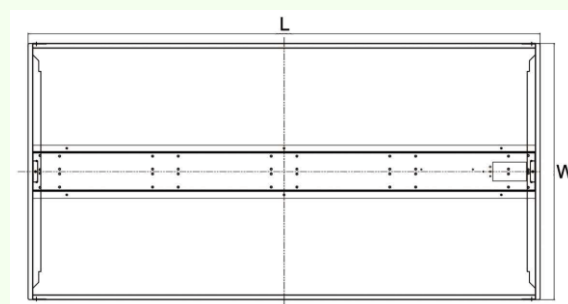

Ordering Information

Part Number	Wattage (W)	Lumens (LM)	CCT (K)
VO-TF-2CW4-S42	42	4300	6500
VO-TF-2DW4-S42	42	4250	5000
VO-TF-2NW4-S42	42	4200	4000
VO-TF-2WW4-S42	42	4150	3500
VO-TF-2CW4-S30	30	3100	6500
VO-TF-2DW4-S30	30	3050	5000
VO-TF-2NW4-S30	30	3000	4000
VO-TF-2WW4-S30	30	2950	3500

L 1200mm(48")
W 605mm (23.8")
H 92mm (3.62")