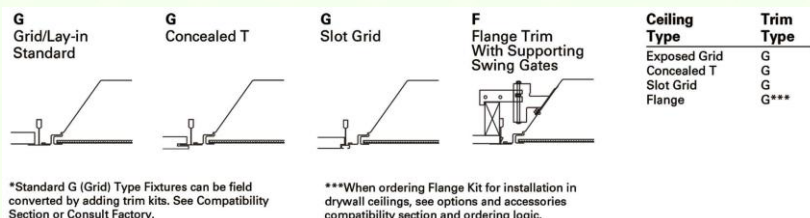

Installation

For installation information please refer to the installation guide found on our website, www.vaopto.com.