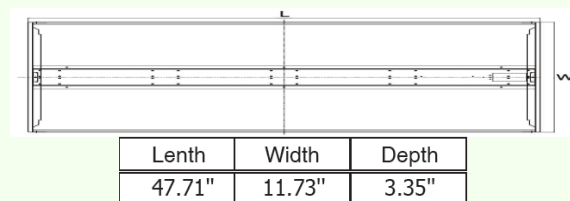

Product Information

- 90 CRI
- 100-277VAC input
- 0-10V, 10-100% dimming
- 1 x 4 ft
- UL (E335469)/DLC rated
- 10-year limited warranty

Ordering Information

Part Number	Wattage (W)	Lumens (LM)	CCT (K)
VO-TF-1XW4-S24	24	2400	2700
VO-TF-1WW4-S24	24	2400	3000
VO-TF-1NW4-S24	24	2400	4000
VO-TF-1DW4-S24	24	2400	5000
VO-TF-1XW4-S36	36	3700	2700
VO-TF-1WW4-S36	36	3700	3000
VO-TF-1NW4-S36	36	3700	4000
VO-TF-1DW4-S36	36	3700	5000