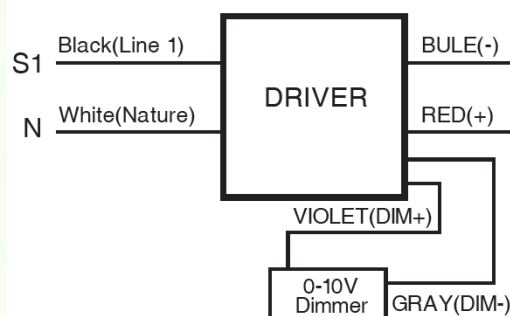

Wiring Diagram

VAOPTO
5178 W. Patrick Lane
Las Vegas, NV 89118, U.S.A.
P: 702-517-5789 F: 702-979-3582
info@vaopto.com
www.vaopto.com