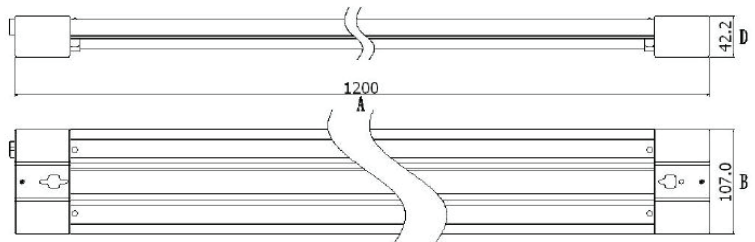

## LED Shop Light

NEW

VaOpto's 4 ft. LED Utility shop light has an ultra-light weight design that can be used in hanging or flush mount installation. Durable smooth edge housing provides the-light you need along with a sleek modern design. Invest in this mercury-free and high powered LED shop light fixture to satisfy many of your indoor lighting needs!

Unit: mm

#### Product Specifications

Power: 38W

Input Voltage: 110-277Vac

Luminous Flux: 3800 lm

CCT: 2700K - 6500K

Beam Angle: 150 Degrees

T8 tubes are included. The cover is removeable.

Portable with 5ft wire and plug