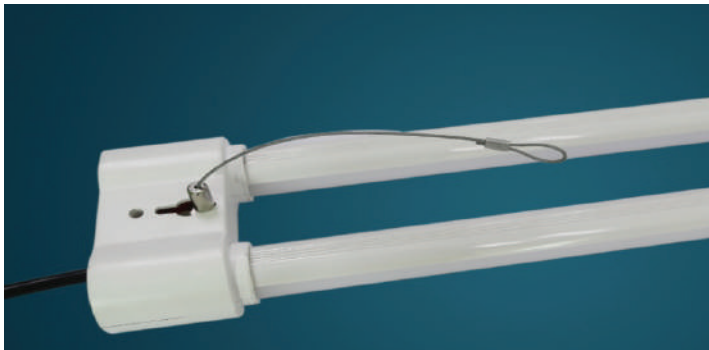

## LED Shop Light

NEW

VaOpto's 4 ft. LED Utility shop light has an ultra-light weight design that can be used in hanging or flush mount installation. Durable smooth edge housing provides the-light you need along with a sleek modern design. Invest in this mercury-free and high powered LED shop light fixture to satisfy many of your indoor lighting needs!

### Part # VO-SP-38XW4-2C

#### Product Specifications

Power: 38W

Input Voltage: 110-277Vac

Luminous Flux: 3800 lm

CCT: 2700K - 6500K

Beam Angle: 150 Degrees

T8 tubes are included. The cover is removeable.

Portable with 5ft wire and plug