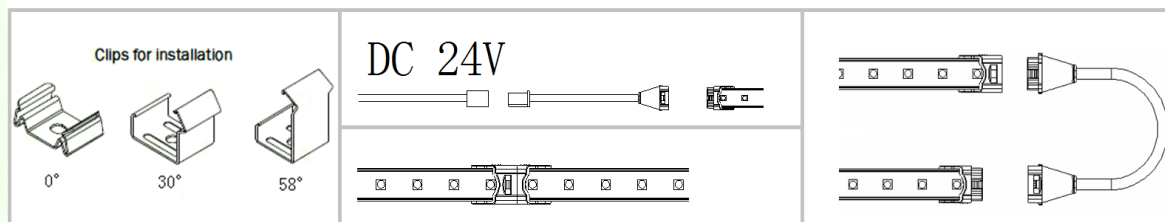

Installation and Accessories